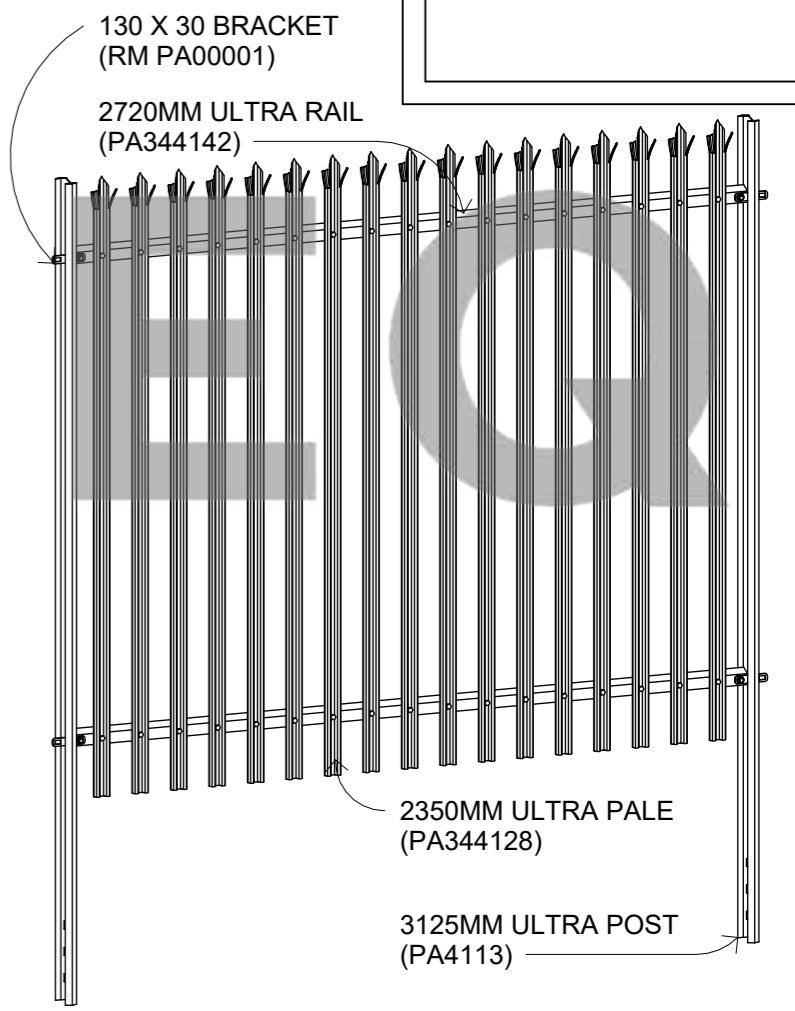

General Comments

See Our Associated Accessories:
[Palisade Ultra - Rail](#)
[Palisade Ultra - Post](#)
[Palisade Ultra - Pale](#)

See Our Associated Products:
[Palisade Vehicle Gate](#)
[Palisade Pedestrian Gate](#)

Can Be Powder Coated Green Upon Request

Materials

Galvanised Steel

Email: sales@hermeq.com Phone: 0121 725 2338

No.	Description	Date

Item	Component Description	Quantity
PA4113	G2.5mm - 3125mm PALISADE ULTRA POST	1
PA344128	G1.5mm - 2350mm PALISADE ULTRA PALE	17
PA344142	G2.5mm - 2720mm PALISADE ULTRA RAIL	2
RM PA00001	G5.5mm - 130mm x 30mm BRACKET	2
RM PA00002	M12 BOLT & NUT	4
RM PA00003	M8 BOLT & NUT	34

PALISADE ULTRA 2400MM			
Weight	N/A	Serial Number	Revision
Date	04/05/2023	PA1140	
Drawn by	JT		
Checked by	GM	Scale	1 : 15 @A3