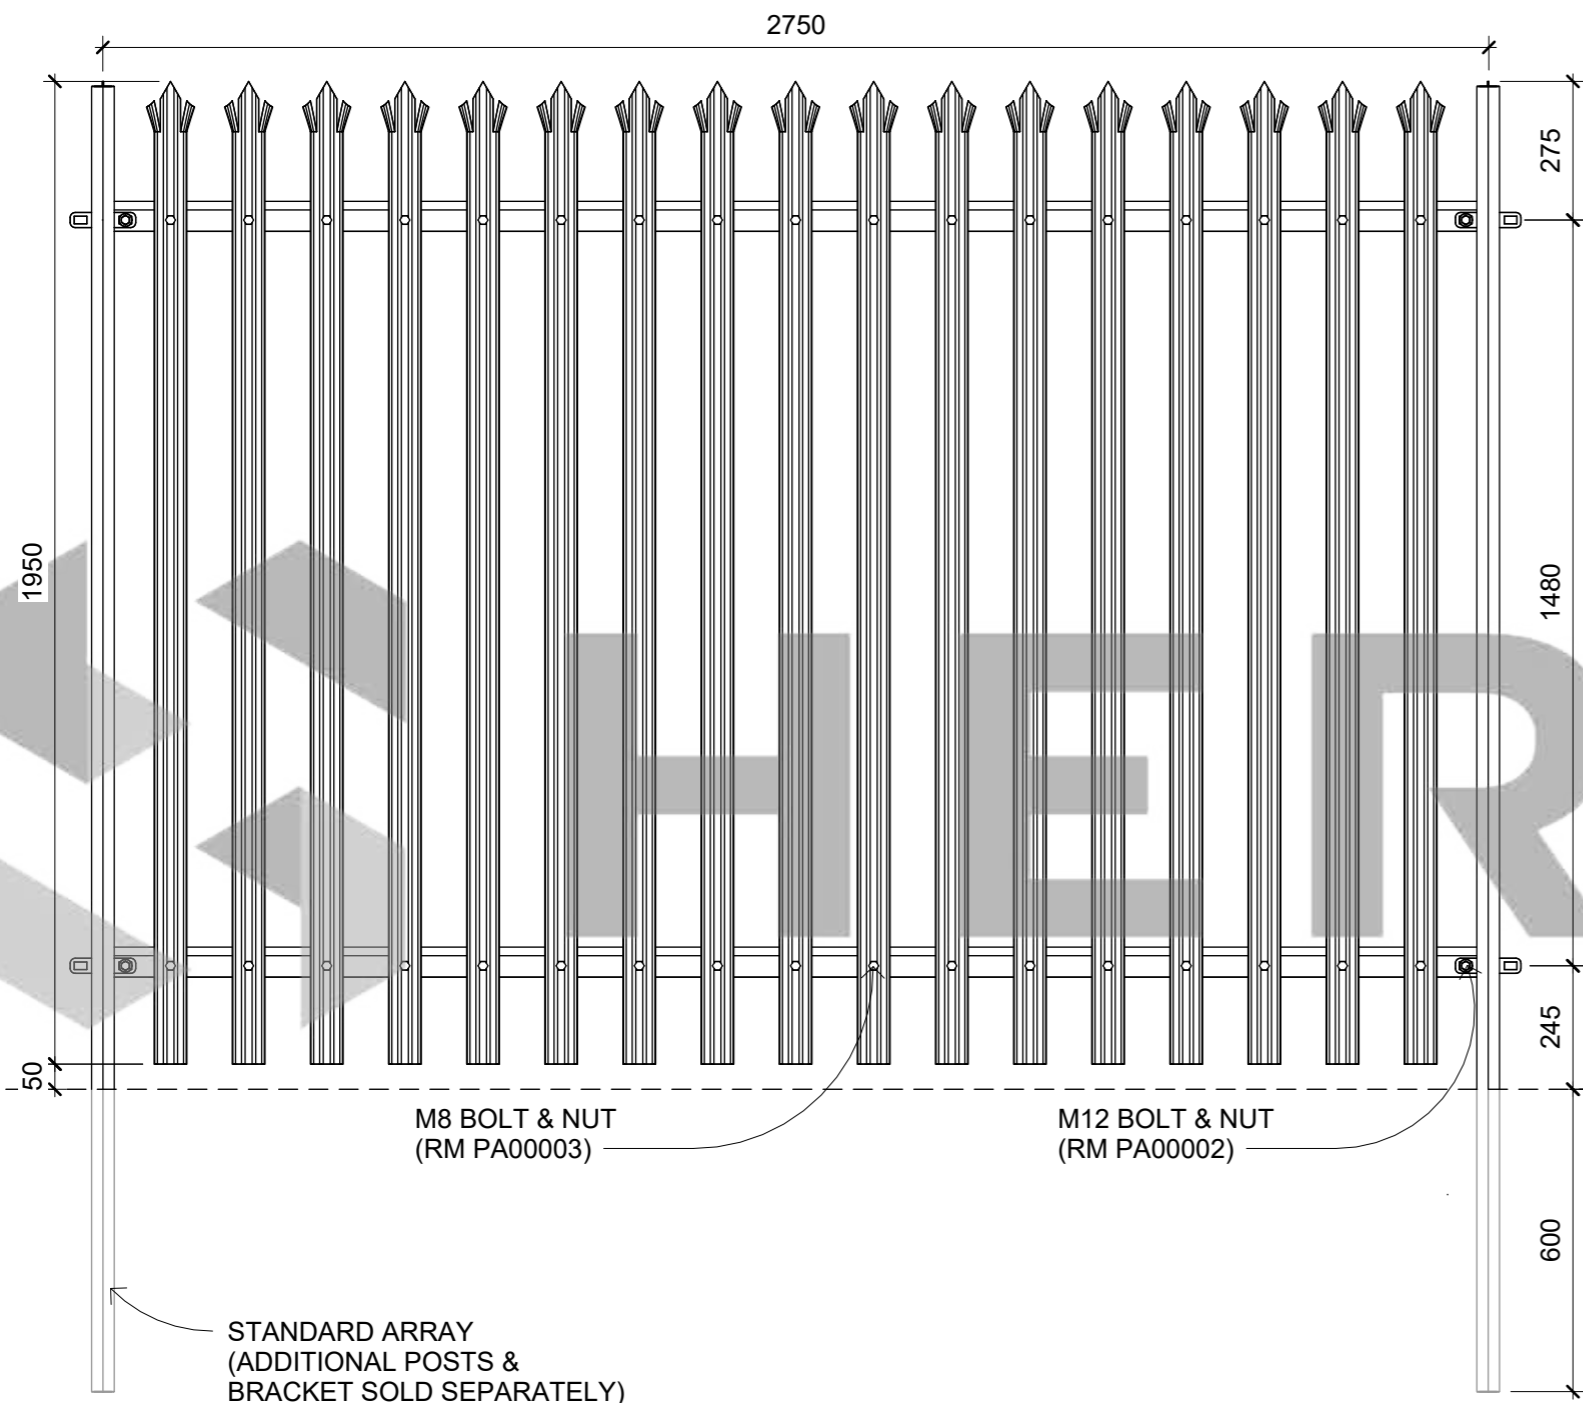

General Comments

See Our Associated Accessories:
[Palisade Ultra - Rail](#)
[Palisade Ultra - Post](#)
[Palisade Ultra - Pale](#)

See Our Associated Products:
[Palisade Vehicle Gate](#)
[Palisade Pedestrian Gate](#)

Can Be Powder Coated Green
 Upon Request

Materials

Galvanised Steel

Email: sales@hermeq.com Phone: 0121 725 2338

No.	Description	Date

Item	Component Description	Quantity
PA4111	G2.5mm - 2600mm PALISADE ULTRA POST	1
PA344126	G1.5mm - 1950mm PALISADE ULTRA PALE	17
PA344142	G2.5mm - 2720mm PALISADE ULTRA RAIL	2
RM PA00001	G5.5mm - 130mm x 30mm BRACKET	2
RM PA00002	M12 BOLT & NUT	4
RM PA00003	M8 BOLT & NUT	34

PALISADE ULTRA 2000MM			
Weight	N/A	Serial Number	Revision
Date	04/05/2023	PA1140	
Drawn by	JT		
Checked by	GM	Scale	1 : 15 @A3