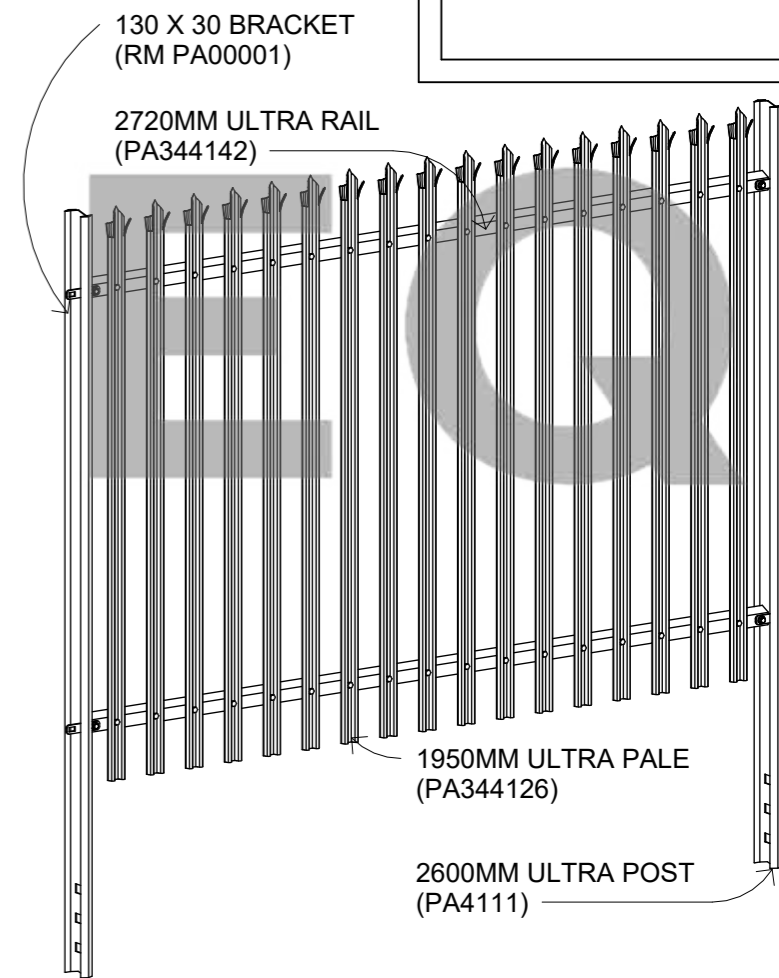

General Comments

See Our Associated Accessories:
[Palisade Ultra - Rail](#)
[Palisade Ultra - Post](#)
[Palisade Ultra - Pale](#)

See Our Associated Products:
[Palisade Vehicle Gate](#)
[Palisade Pedestrian Gate](#)

Can Be Powder Coated Green
 Upon Request

Materials

Galvanised Steel

Email: sales@hermeq.com Phone: 0121 725 2338

No.	Description	Date

Item	Component Description	Quantity
PA4111	G2.5mm - 2600mm PALISADE ULTRA POST	1
PA344126	G1.5mm - 1950mm PALISADE ULTRA PALE	17
PA344142	G2.5mm - 2720mm PALISADE ULTRA RAIL	2
RM PA00001	G5.5mm - 130mm x 30mm BRACKET	2
RM PA00002	M12 BOLT & NUT	4
RM PA00003	M8 BOLT & NUT	34

PALISADE ULTRA 2000MM			
Weight	N/A	Serial Number	Revision
Date	04/05/2023	PA1140	
Drawn by	JT		
Checked by	GM	Scale	1 : 15 @A3