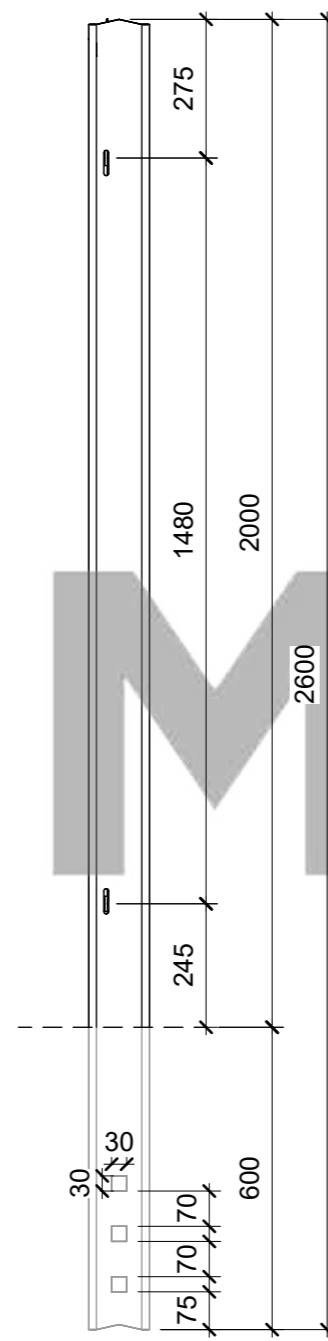

Can Be Powder Coated Green
 Upon Request

Materials

Galvanised Steel

Email: sales@hermeq.com Phone: 0121 725 2338

No.	Description	Date

Item	Component Description	Quantity
PA4111	G2.5mm - 2600mm PALISADE ULTRA POST	1
PA344126	G1.5mm - 1950mm PALISADE ULTRA PALE	17
PA344142	G2.5mm - 2720mm PALISADE ULTRA RAIL	2
RM PA00001	G5.5mm - 130mm x 30mm BRACKET	2
RM PA00002	M12 BOLT & NUT	4
RM PA00003	M8 BOLT & NUT	34

PALISADE ULTRA 2000MM			
Weight	N/A	Serial Number	Revision
Date	04/05/2023	PA1140	
Drawn by	JT		
Checked by	GM	Scale	1 : 15 @A3