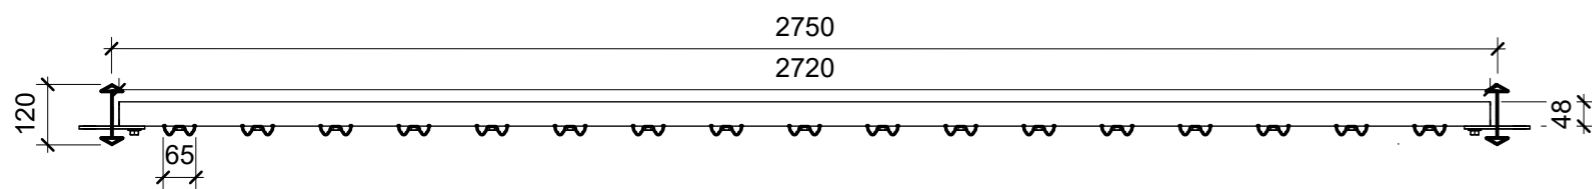

Can Be Powder Coated Green
 Upon Request

Materials

Galvanised Steel

Email: sales@hermeq.com Phone: 0121 725 2338

No.	Description	Date

Item	Component Description	Quantity
PA4111	G2.5mm - 2600mm PALISADE ULTRA POST	1
PA344126	G1.5mm - 1950mm PALISADE ULTRA PALE	17
PA344142	G2.5mm - 2720mm PALISADE ULTRA RAIL	2
RM PA00001	G5.5mm - 130mm x 30mm BRACKET	2
RM PA00002	M12 BOLT & NUT	4
RM PA00003	M8 BOLT & NUT	34

PALISADE ULTRA 2000MM			
Weight	N/A	Serial Number	Revision
Date	04/05/2023	PA1140	
Drawn by	JT		
Checked by	GM	Scale	1 : 15 @A3