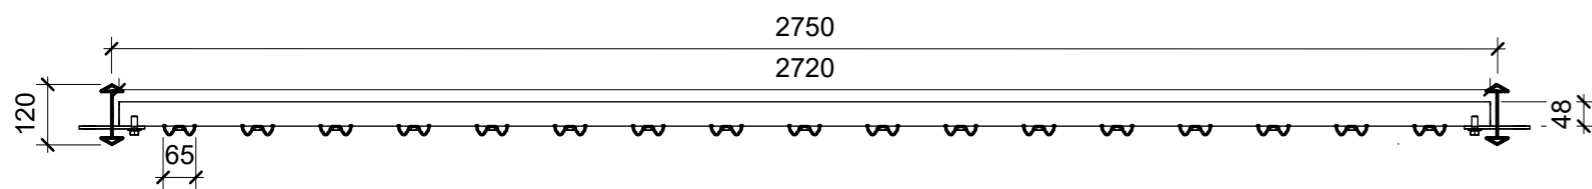

Can Be Powder Coated Green Upon Request

**Materials**

Galvanised Steel

Email: sales@hermeq.com

Phone: 0121 725 2338

No.	Description	Date

Item	Component Description	Quantity
PA4110	G2.5mm - 2325mm PALISADE ULTRA POST	1
PA344125	G1.5mm - 1750mm PALISADE ULTRA PALE	17
PA344142	G2.5mm - 2720mm PALISADE ULTRA RAIL	2
RM PA00001	G5.5mm - 130mm x 30mm BRACKET	2
RM PA00002	M12 BOLT & NUT	4
RM PA00003	M8 BOLT & NUT	34

PALISADE ULTRA 1800MM			
Weight	N/A	Serial Number	Revision
Date	04/05/2023	PA1140	
Drawn by	JT		
Checked by	GM	Scale	1 : 15 @A3