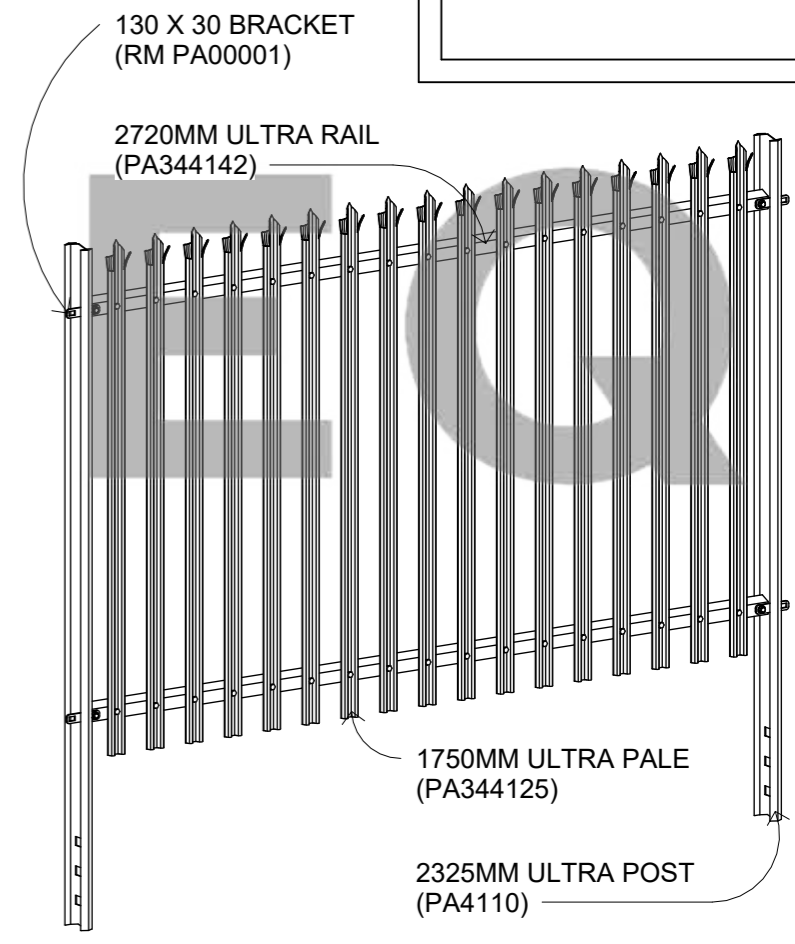

**General Comments**

See Our Associated Accessories:

[Palisade Ultra - Rail](#)

[Palisade Ultra - Post](#)

[Palisade Ultra - Pale](#)

See Our Associated Products:

[Palisade Vehicle Gate](#)

[Palisade Pedestrian Gate](#)

Can Be Powder Coated Green Upon Request

**Materials**

Galvanised Steel

Email: sales@hermeq.com

Phone: 0121 725 2338

No.	Description	Date

Item	Component Description	Quantity
PA4110	G2.5mm - 2325mm PALISADE ULTRA POST	1
PA344125	G1.5mm - 1750mm PALISADE ULTRA PALE	17
PA344142	G2.5mm - 2720mm PALISADE ULTRA RAIL	2
RM PA00001	G5.5mm - 130mm x 30mm BRACKET	2
RM PA00002	M12 BOLT & NUT	4
RM PA00003	M8 BOLT & NUT	34

PALISADE ULTRA 1800MM			
Weight	N/A	Serial Number	Revision
Date	04/05/2023	PA1140	
Drawn by	JT		
Checked by	GM	Scale	1 : 15 @A3