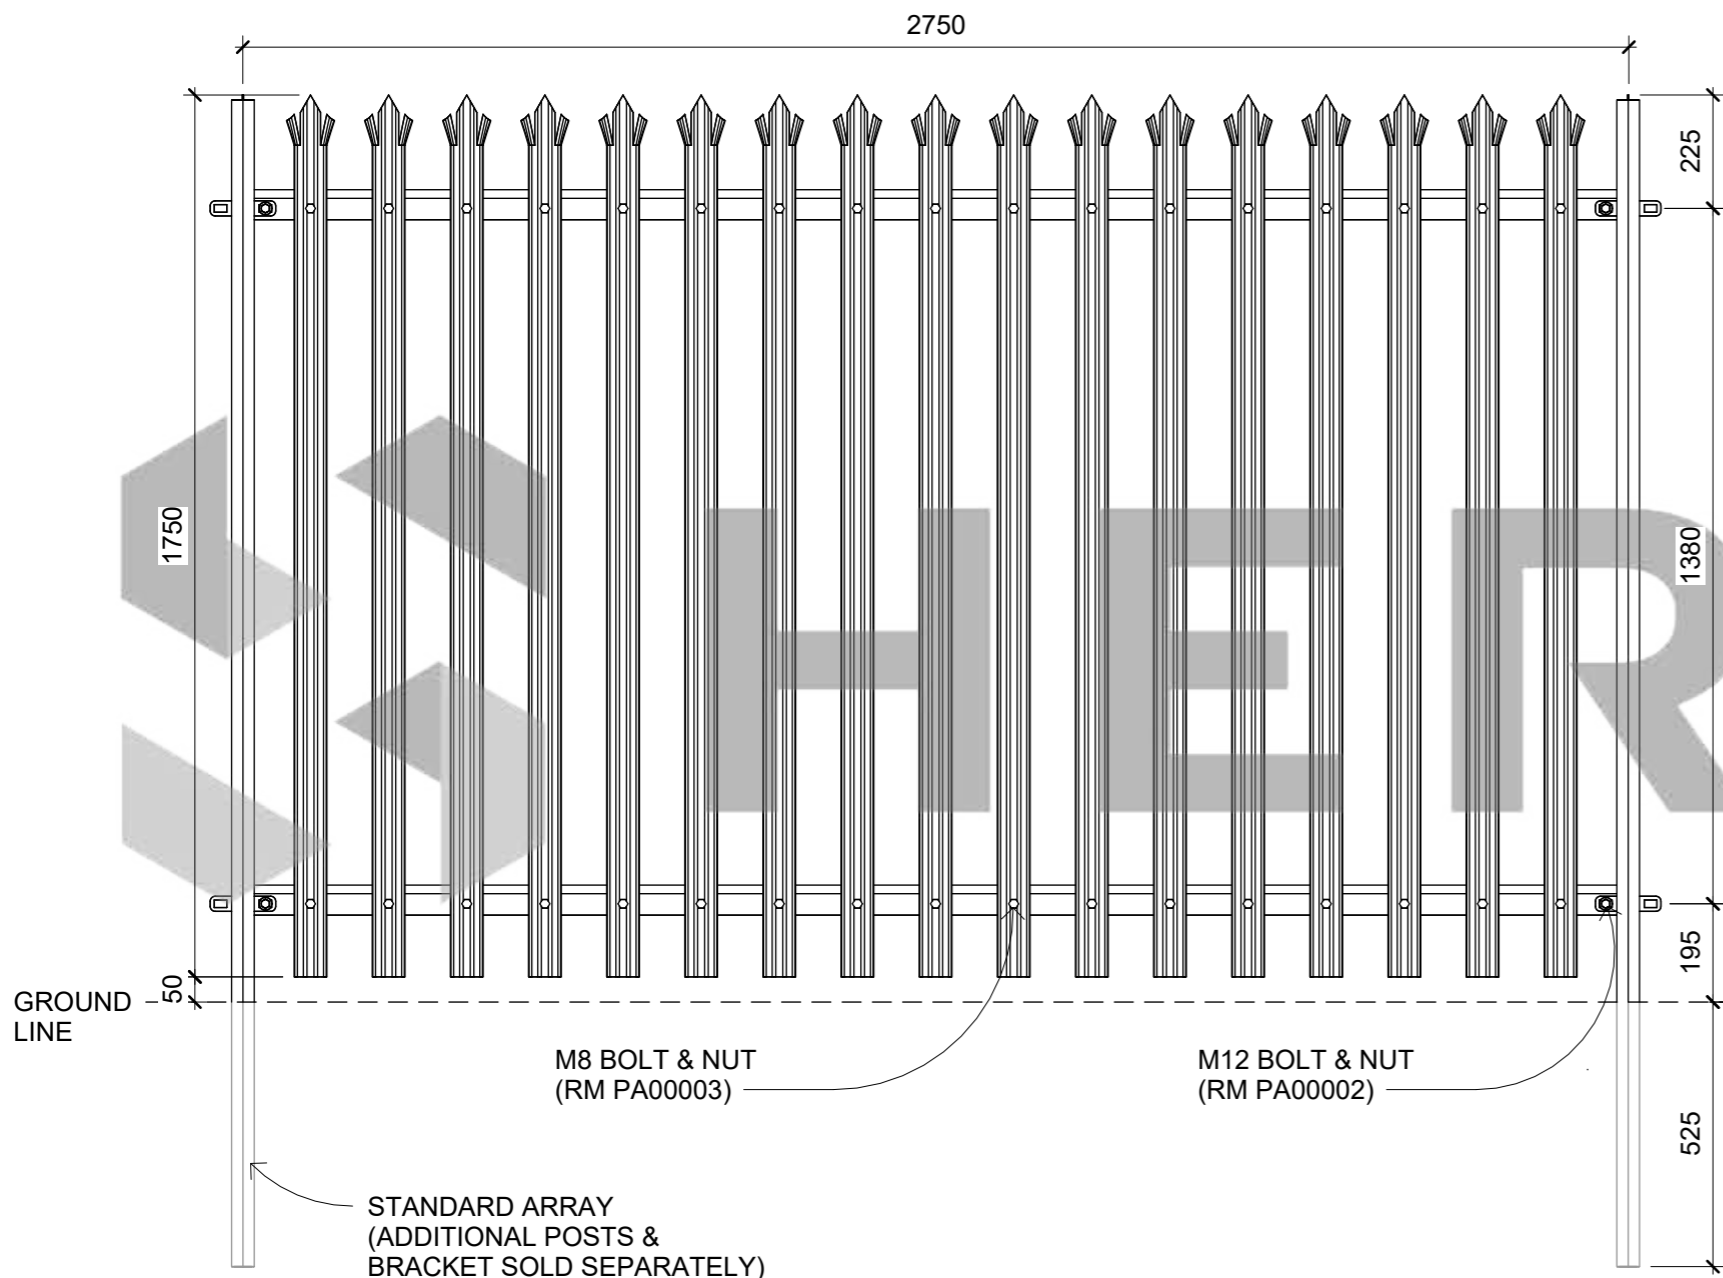

**General Comments**

See Our Associated Accessories:

[Palisade Ultra - Rail](#)

[Palisade Ultra - Post](#)

[Palisade Ultra - Pale](#)

See Our Associated Products:

[Palisade Vehicle Gate](#)

[Palisade Pedestrian Gate](#)

Can Be Powder Coated Green Upon Request

**Materials**

Galvanised Steel

Email: sales@hermeq.com

Phone: 0121 725 2338

No.	Description	Date

Item	Component Description	Quantity
PA4110	G2.5mm - 2325mm PALISADE ULTRA POST	1
PA344125	G1.5mm - 1750mm PALISADE ULTRA PALE	17
PA344142	G2.5mm - 2720mm PALISADE ULTRA RAIL	2
RM PA00001	G5.5mm - 130mm x 30mm BRACKET	2
RM PA00002	M12 BOLT & NUT	4
RM PA00003	M8 BOLT & NUT	34

PALISADE ULTRA 1800MM			
Weight	N/A	Serial Number	Revision
Date	04/05/2023	PA1140	
Drawn by	JT		
Checked by	GM	Scale	1 : 15 @A3