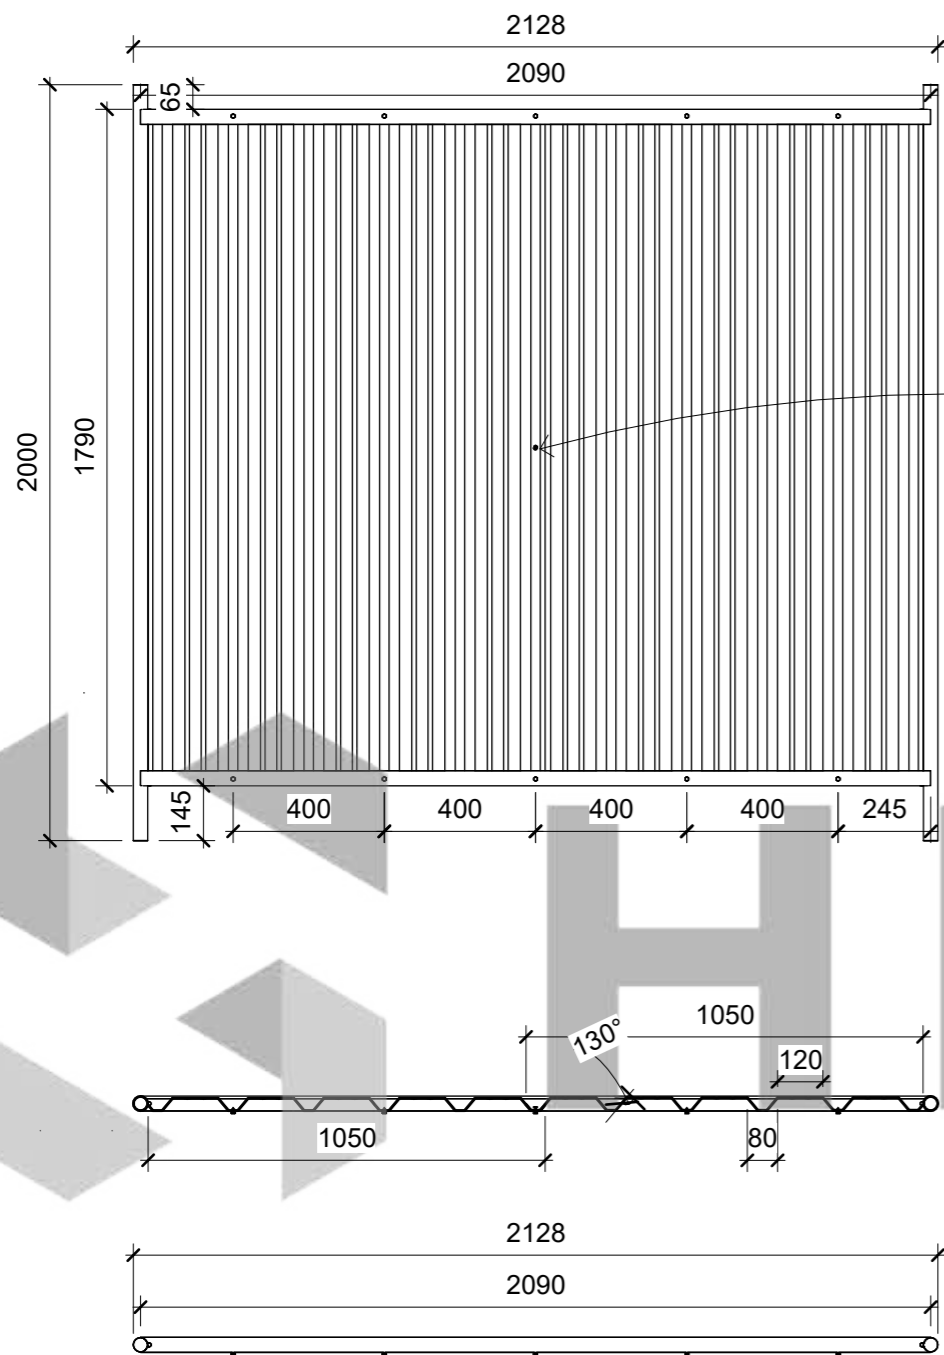

General Comments

Can Be Powder Coated Upon Request

Materials

Pre - Galvanised Steel

2 SHEET PANELS OVERLAPPED & SECURED WITH CENTRAL RIVET

Email: sales@hermeq.com

No.	Description	Date
A	Minor Amendments to Channel & Labels	06/04/23

Item	Component Description	Quantity
RM PH00001	G1.2mm - 2090mm x 40mm x 40mm CHANNEL	2
RM PH00002	G0.75mm - 1050mm x 1790mm HOARDING	2
RM PH00003	G0.9mm - Ø38.1mm x 2000mm CHS	2
RM PH00006	Ø4.8mm x 52.5mm RIVET	1
RM PH00007	Ø4.8mm x 16mm HEX HEAD SCREW	10

SITE HOARDING FENCE PANEL 2000MM X 2100MM			
Weight	N/A	Serial Number	Revision
Date	06/04/2023	PH0435	A
Drawn by	JT	Scale	1 : 20 @A3
Checked by	GM		