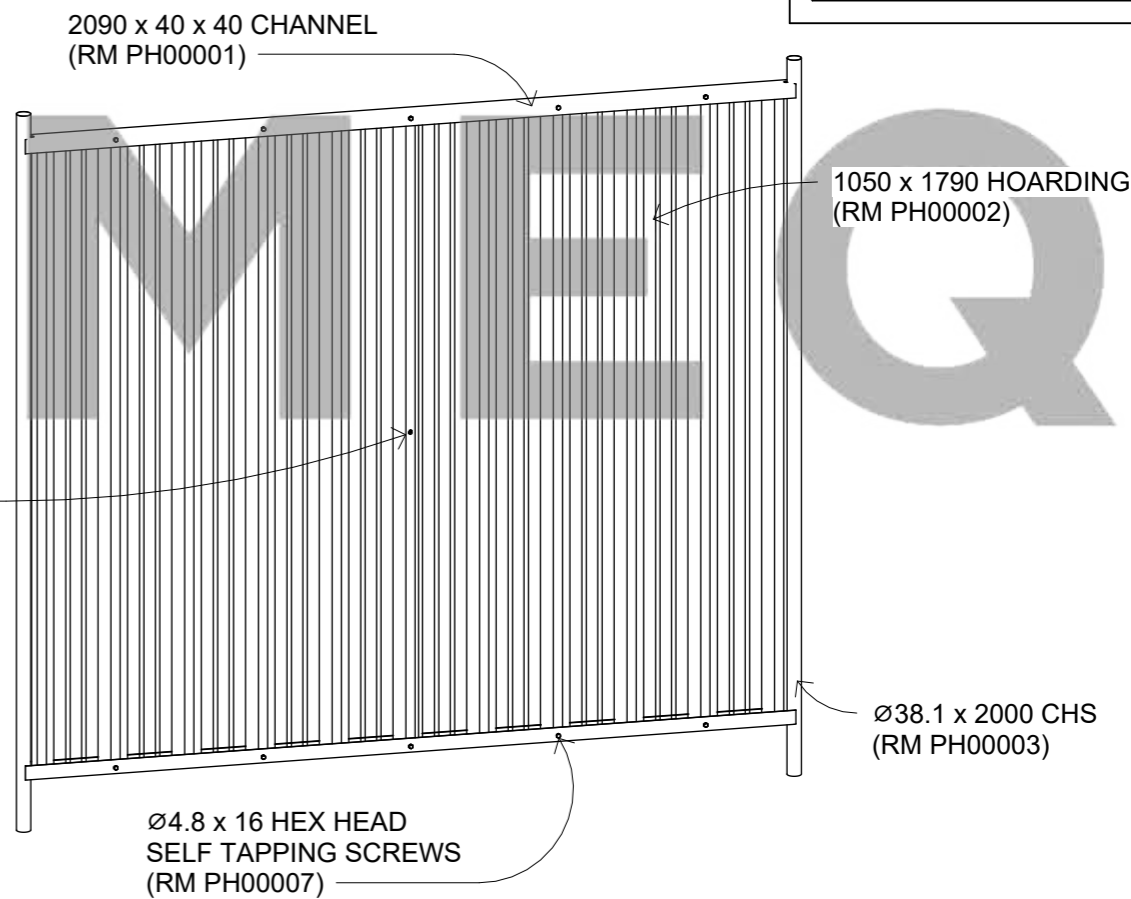

General Comments

Can Be Powder Coated Upon Request

Materials

Pre - Galvanised Steel

2 SHEET PANELS OVERLAPPED & SECURED WITH CENTRAL RIVET

Email: sales@hermeq.com

No.	Description	Date
A	Minor Amendments to Channel & Labels	06/04/23

Item	Component Description	Quantity
RM PH00001	G1.2mm - 2090mm x 40mm x 40mm CHANNEL	2
RM PH00002	G0.75mm - 1050mm x 1790mm HOARDING	2
RM PH00003	G0.9mm - Ø38.1mm x 2000mm CHS	2
RM PH00006	Ø4.8mm x 52.5mm RIVET	1
RM PH00007	Ø4.8mm x 16mm HEX HEAD SCREW	10

SITE HOARDING FENCE PANEL 2000MM X 2100MM			
Weight	N/A	Serial Number	Revision
Date	06/04/2023	PH0435	A
Drawn by	JT	Scale	1 : 20 @A3
Checked by	GM		